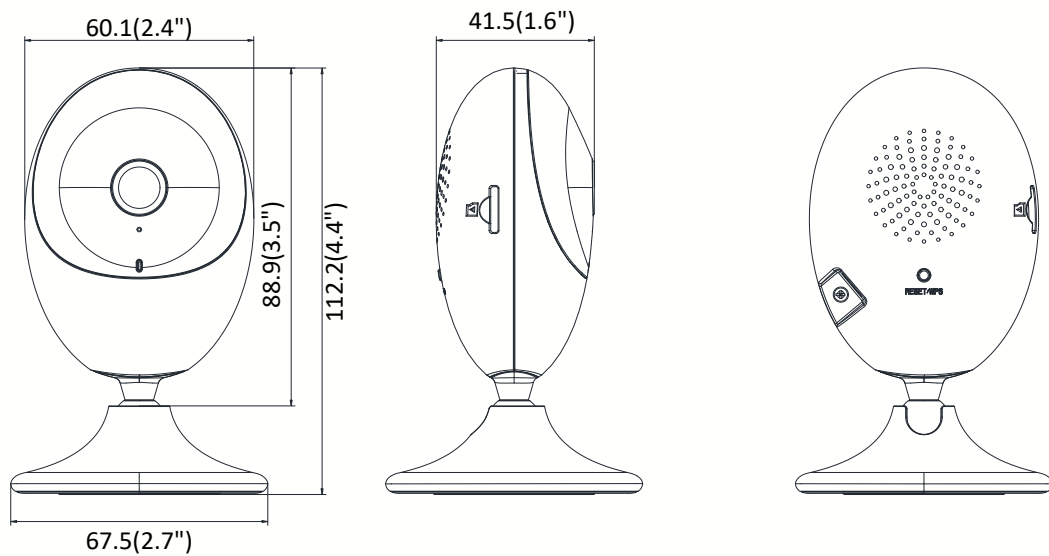

Wireless Standards	IEEE802.11b, 802.11g, 802.11n
Frequency Range	2.4 GHz - 2.4835 GHz
Channel Bandwidth	20/40MHz Support
Protocols	802.11b: CCK, QPSK, BPSK, 802.11g/n: OFDM
Security	64/128-bit WEP, WPA/WPA2, WPA-PSK/WPA2-PSK, WPS
Transfer Rates	11b: 11Mbps, 11g: 54Mbps, 11n: up to 150Mbps
Wireless Range	50 meters (The performance varies based on actual environment)
General	
Operating Conditions	-10 °C to 40°C (14 °F to 104 °F), Humidity 95% or less (non-condensing)
Power Supply	5 VDC ± 10 %, micro USB interface
Current	Max. 0.9A
Power Consumption	Max. 4.5W
IR Range	Up to 10 meters
Material	Plastic
Dimensions	Φ 67.5 × 112.2 mm (Φ 2.7" × 4.4")
Weight	115 g (0.3 lbs)

Ordering Models

HWC-C120-D/W(2.8 to 12 mm)

Dimensions

Unit: mm(inch)