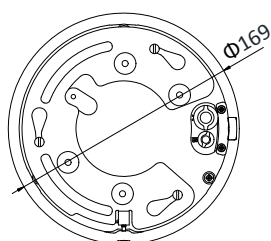

Protection Level	IP66 Standard; 4000V Lightning Protection, Surge Protection and Voltage Transient Protection
Installation	Variable installation methods optional, including ceiling mounting (default), in-ceiling mounting, pendant mounting and wall mounting
Material	Aluminum Alloy
Dimensions	Φ 169 mm × 161 mm (Φ 6.65" × 6.34")
Weight	Approx. 2.45 kg (5.40 lb)

## DORI

The DORI (detect, observe, recognize, identify) distance gives the general idea of the camera ability to distinguish persons or objects within its field of view.

It is calculated based on the camera sensor specification and the criteria given by EN 62676-4: 2015.

DORI	Detect	Observe	Recognize	Identify
Definition	25 px/m	63 px/m	125 px/m	250 px/m
Distance (Tele)	216.7 m (710.8 ft)	86.0 m (282.1 ft)	43.3 m (142.2 ft)	21.7 m (71.1 ft)

## Dimensions

Unit: mm