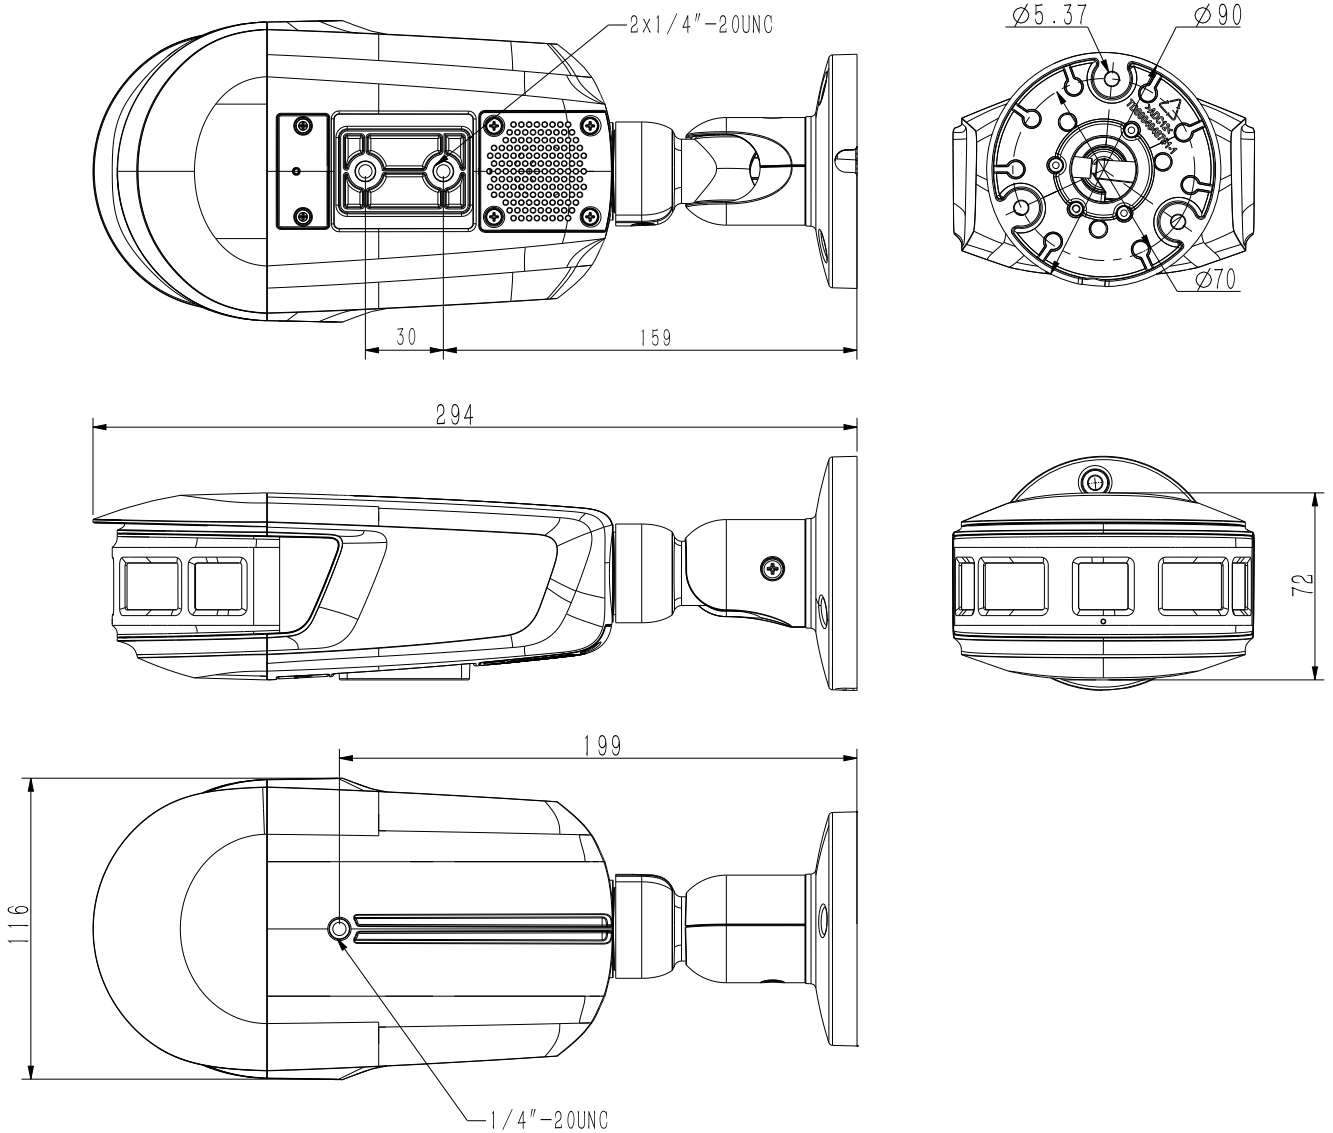

Tiandy

DIMENSIONS (Unit: mm)

Tiandy Technologies Co.,Ltd.

Email: sales@tiandy.com

Tel: +86-22-58596065

Website: en.tiandy.com

Fax: +86-22-58596048