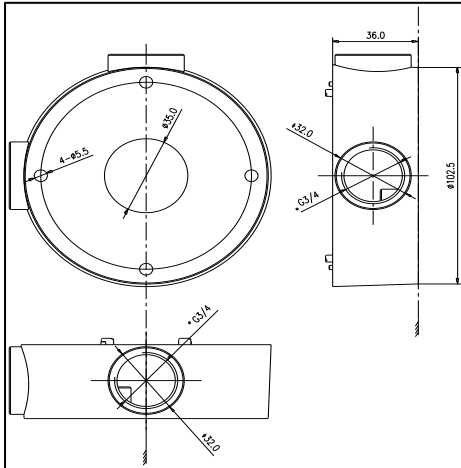

DS-1260ZJ

Junction Box for Bullet Camera

Features:

- Aluminum alloy material with surface spray treatment

Dimension:

Order Model:

DS-1260ZJ

Parameter:

Model	DS-1260ZJ
Parameters	Junction Box for Bullet Camera
Appearance	Hikvision White
Material	Aluminum Alloy
Dimension	Φ88.5 mm
Weight	251g

Notice:

- The bracket should be installed on flat wall
- Waterproof rubber is necessary for outdoor application
- The wall must be capable of supporting over 3 times as much as the total weight of the camera and the mount.
- The maximum load capacity of the bracket is 4.5KG

Note: The actual dome camera may vary from the picture above.