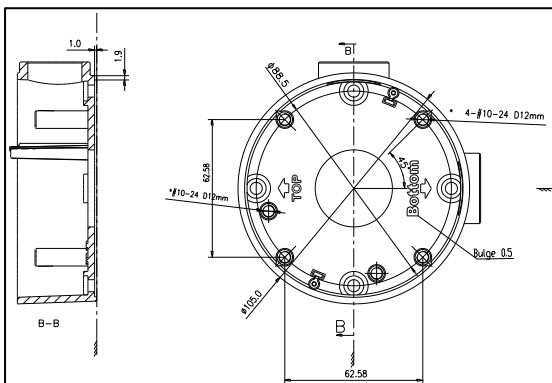

DS-1260ZJ

Junction Box for Bullet Camera

Features:

- Aluminum alloy material with surface spray treatment

Dimension:

Order Model:

DS-1260ZJ

Parameter:

Model	DS-1260ZJ
Parameters	Junction Box for Bullet Camera
Appearance	Hikvision White
Material	Aluminum Alloy
Dimension	Φ88.5 mm
Weight	251g

Notice:

- The bracket should be installed on flat wall
- Waterproof rubber is necessary for outdoor application
- The wall must be capable of supporting over 3 times as much as the total weight of the camera and the mount.
- The maximum load capacity of the bracket is 4.5KG

Note: The actual dome camera may vary from the picture above.