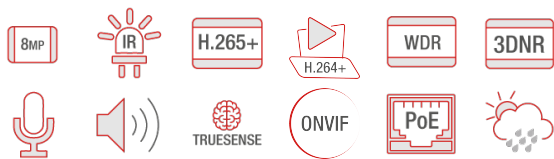

CCTV IP / Professional IP cameras

SF-IPT520ZA-8I1

SF-IPT520ZA-8I1

H.265+ ECO Series

The ECO range is the entry level for IP cameras. It stands out for its good night-time performance and Matrix LED illumination system, as well as its characteristic robustness and reliability, which satisfy any standard installation. Efficient H.265+ encoding, which saves 80% in storage and bandwidth over H.264 codec. Power over the POE network cable greatly simplifies installation.

Technical Specification

Camera	
Image Sensor	1 / 2.8 "CMOS
Image Size	3840 × 2160
Electronic Shutter	1 / 2 s ~ 1 / 100000 s
Iris Type	DC Iris
Min. Illumination	0.02 lux @ F1.6, AGC ON; 0 lux with IR
Lens	2.8~12mm@F1.6, motorized
Field of View	Horizontal:99°~34°; Vertical :53°~18°; Diagonal:115°~36°
Lens Mount	□14
Day&Night	ICR
Wide Dynamic Range	120dB
BLC	Yes
HLC	Yes
Defog	Yes
Digital NR	3D DNR
S/N Ratio	≥50dB
Angle Adjustment	Pan: 0°~360°; Tilt:0°~80°; Rotation: 0°~360°
Image	
Video Compression	Main stream: H.265+ / H.265 / H.264+ / H.264 Sub stream: H.265+ / H.265 / H.264+ / H.264 / MJPEG Third stream: H.265+ / H.265 / H.264+ / H.264 / MJPEG
H.264 Compression Standard	Baseline Profile/Main Profile/High Profile
Resolution	8MP (3840 × 2160), 6MP(3072 × 2048),5MP(2592 × 1944), 4MP (2592 × 1520), 2K(2560 × 1440), 3MP(2304 × 1296), 1080P (1920 × 1080), 720P (1280 × 720), D1, CIF, 480 × 240
Main Stream	60Hz : 8MP(1~20fps)/6MP/5MP/4MP/2K/3MP/1080P/720P(1~30fps) 50Hz : 8MP(1~20fps)/6MP/5MP/4MP/2K/3MP/1080P/720P(1~25fps)
Sub Stream	60Hz: 720P(1~12fps)/D1/480 × 240(1~30fps) 50Hz: 720P/D1/480 × 240(1~25fps)
Third Stream	60Hz: 720P/D1/CIF 480 240 (1~30fps) 50Hz: 720P/D1/CIF/480 × 240 (1~25fps)
Bit Rate	64 Kbps ~12 Mbps
Bit Rate Type	VBR / CBR
Audio Compression	G711A / U
Image Settings	ROI, Saturation, Brightness, Hue, Contrast, Wide Dynamic, image mirror, image flip, Sharpness, NR, etc. adjustable through client software or web browser