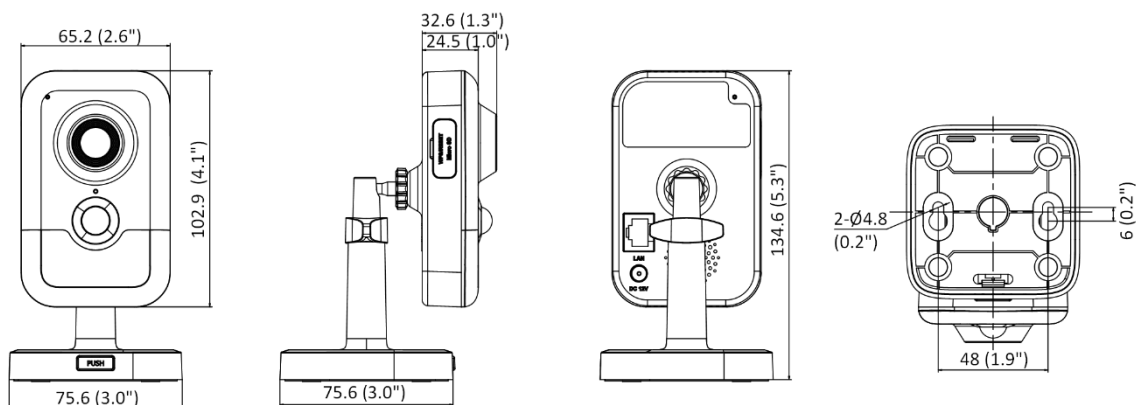

Deep Learning Function	
Perimeter Protection	Line crossing, intrusion Support alarm triggering by specified target types (human and vehicle)
General	
Power	12 VDC \pm 25%, 0.49 A, max. 5.8 W, \varnothing 5.5 mm coaxial power plug PoE: IEEE 802.3af, Class 3, 36 V to 57 V, 0.19 A to 0.12 A, max. 6.8 W
Language	33 languages: English, Russian, Estonian, Bulgarian, Hungarian, Greek, German, Italian, Czech, Slovak, French, Polish, Dutch, Portuguese, Spanish, Romanian, Danish, Swedish, Norwegian, Finnish, Croatian, Slovenian, Serbian, Turkish, Korean, Traditional Chinese, Thai, Vietnamese, Japanese, Latvian, Lithuanian, Portuguese (Brazil), Ukrainian
General Function	Heartbeat, mirror, password reset via email, pixel counter, anti-banding
Storage Conditions	-10 °C to 40 °C (14 °F to 104 °F). Humidity 95% or less (non-condensing)
Startup and Operating Conditions	-10 °C to 40 °C (14 °F to 104 °F). Humidity 95% or less (non-condensing)
Material	Plastic
Dimension	2 mm: 102.9 mm \times 65.2 mm \times 28.8 mm (4.1" \times 2.6" \times 1.1") 2.8 mm and 4 mm: 102.9 mm \times 65.2 mm \times 32.6 mm (4.1" \times 2.6" \times 1.3")
Package Dimension	150 mm \times 125 mm \times 99 mm (5.9" \times 4.9" \times 3.9")
Weight	Approx. 120 g (0.3 lb.)
With Package Weight	Approx. 430 g (0.9 lb.)
Approval	
EMC	FCC SDoC (47 CFR Part 15, Subpart B); CE-EMC (EN 55032: 2015, EN 61000-3-2:2019, EN 61000-3-3:2013+A1:2019, EN 50130-4: 2011 +A1: 2014); KC (KN 32: 2015, KN 35: 2015)
Safety	UL (UL 62368-1); CB (IEC 62368-1:2014+A11); CE-LVD (EN 62368-1:2014/A11:2017)
Environment	CE-RoHS (2011/65/EU); WEEE (2012/19/EU); Reach (Regulation (EC) No 1907/2006)

▪ Available Model

DS-2CD2443G2-I(2mm)

DS-2CD2443G2-I(4mm)

DS-2CD2443G2-I(2.8mm)

▪ **Dimension**

Unit: mm (inch)

Headquarters

No.555 Qianmo Road, Binjiang District,
Hangzhou 310051, China
T +86-571-8807-5998
www.hikvision.com