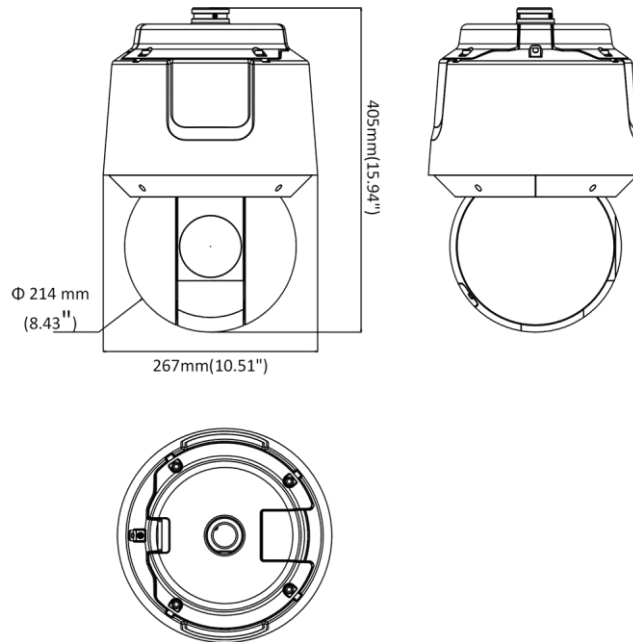

Available Model

DS-2DF8A436IX-AEL (C), 24 VAC. Hi-PoE

DS-2DF8A436INX-AEL (C), 24 VAC. Hi-PoE

Dimensions

Accessory

Included

Optional